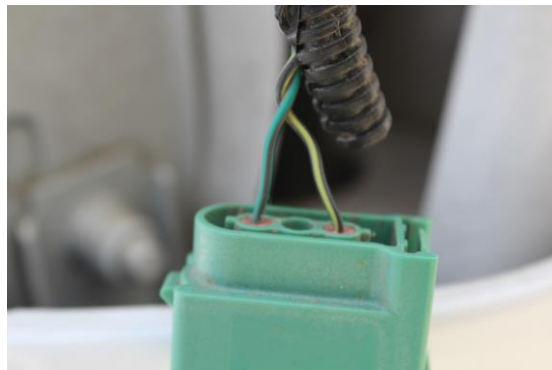

11. Tap the power and ground wires of the camera cable to the reverse light wires as follows:
RED = GREEN/Black
BLACK = BLACK/Yellow