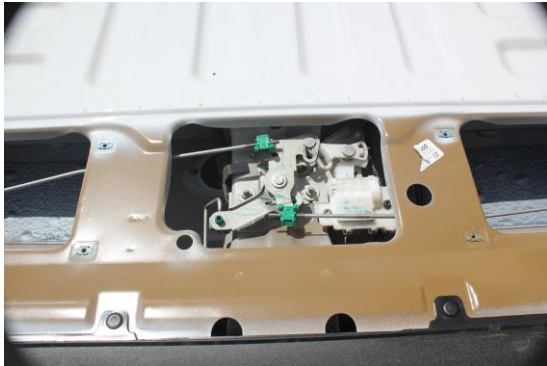

VEHICLE APPLICATIONS:

Ford

2015 – 2018 F150

PRODUCT FEATURES:

- Specially designed for the Ford F150 truck for an OEM look.
- With hole to mount OEM LED light kit. Snap cap is included to cover the hole when not used.
- 170 degree wide view angle for excellent visibility.
- With Moving Parking Guide Lines.
- Minimum illumination 0.1 lux.

PARTS INCLUDED:

Tailgate Handle Camera Assembly

26 Ft. Extension Cable

Zip ties & Taps

INSTALLATION INSTRUCTIONS:

1. Remove the 8 T25 Torx screws holding the liner.

2. Once the liner is removed, the top half of the sheet metal cover can easily be removed.

3. View with the sheet metal cover removed.

4. Remove the latch rod by pressing in the locks on the sides then pull back.

5. Remove the two 10mm nuts holding the tailgate handle.

6. Carefully remove the tailgate handle assembly by lifting the handle and pulling slightly upward. Remove the OE lock and install it on the CFD-15KM.

7. Fish the video and power cables inside the tailgate towards the bed of the truck.

8. Run the cables through the hole on the bed and under the bed of the truck. We recommend running the cable under the passenger side of the truck bed.