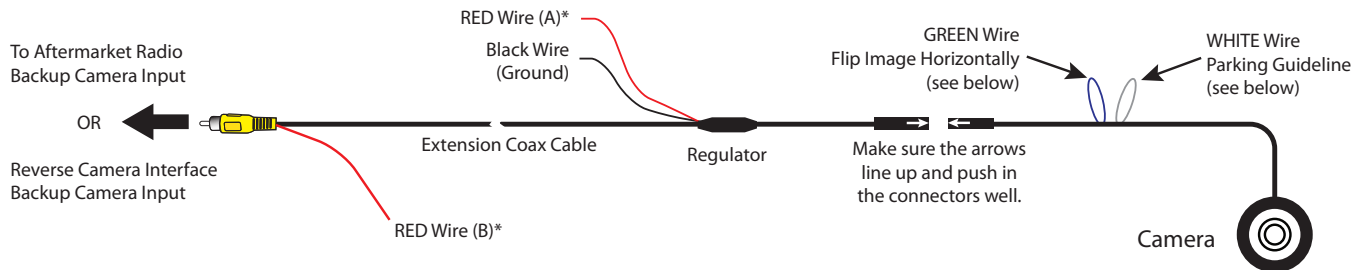

**PRODUCT FEATURES:**

- Selectable Parking Guide Line ON or OFF.
- Gold plated mounting bolt.
- Small footprint for a wide variety of lip mount installation locations.

**PARTS INCLUDED:**

CUL-03 CAMERA

EXTENSION CABLE

**MOUNTING OPTIONS:**

Under Lip Mount

Horizontal Mount

Top Mount

**INSTALLATION DIAGRAM:**

**\*NOTE:** The camera needs a +12V trigger. Power the camera at the headunit using RED Wire B or from the reverse light wire using RED Wire A. **DO NOT** connect both wires to +12V at the same time. Insulate the red wire that is not being used. Tap the Black wire to an existing ground lead, or ground Black wire securely to vehicle body metal.

Loop Wire Color	Function	Joined	Cut
White	Parking Lines	ON (default)	OFF
Green	Flip Image horizontally to use as a front camera	OFF (default)	ON