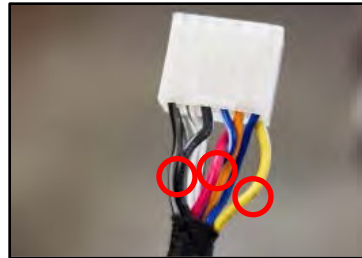

PARTS INCLUDED:

INSTALLATION DIAGRAM:

NOTE: The 16-Pin connector is not available on some newer vehicles. You can leave it disconnected if your vehicle does not have a 16-Pin connector.

INSTALLATION:

1. Remove the factory radio from the dashboard.
Note: DO NOT disconnect the airbag connector.
2. Remove the factory connectors from behind the factory radio.
3. Mate the T-Harness connections to the factory connectors. (Make sure all connectors are properly seated into the interface and into the radio.) (JBL Radios see page 3)
4. Connect the Orange/White wire to your corresponding SWC type. (9-Button or 5-Button)
5. Connect the audio or video source to the female RCAs on the VIMTY-05 T-Harness.
6. Switch to the new AV input by using the SWC or the radio. (See page 3)
7. Test the interface and re-install the radio into the dash.

10-PIN JBL RADIOS

If your vehicle is not equipped with a 10-Pin connector found on JBL systems, you will need to cut these three wires from the VIMTY-05 T-Harness and connect as follows:

RED = 12V ACC
YELLOW = 12V Constant
BLACK = Ground