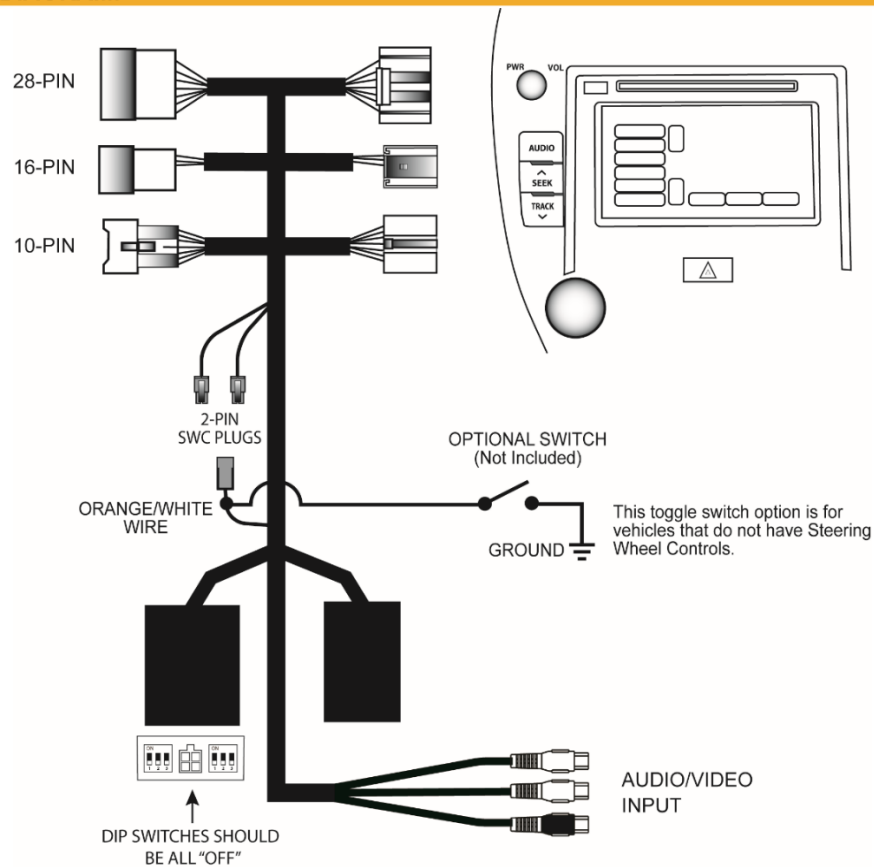

PRODUCT FEATURES:

- Retains functionality of Factory-installed Navigation System for passenger access at anytime
- Plug and Play Installation

NOTES:

- Compatible with Entune[®] radios (radio has "APPS" button).
- Not compatible with radio model numbers E7026, E7033 and NSCD-W12U-B.

PARTS INCLUDED:

INSTALLATION DIAGRAM:

NOTE: The 16-Pin connector is not available on some newer vehicles. You can leave it disconnected if your vehicle does not have a 16-Pin connector.

INSTALLATION:

1. Remove the factory radio from the dashboard.
Note: DO NOT disconnect the airbag connector.
2. Remove the factory connectors from behind the factory radio.
3. Mate the T-Harness connections to the factory connectors. (Make sure all connectors are properly seated into the interface and into the radio.) (JBL Radios see page 3)
4. Connect the Orange/White wire to your corresponding SWC type. (9-Button or 5-Button)
5. Connect the audio or video source to the female RCAs on the VIMTY-05 T-Harness.
6. Switch to the new AV input by using the SWC or the radio. (See page 3)
7. Test the interface and re-install the radio into the dash.

10-PIN JBL RADIOS

If your vehicle is not equipped with a 10-Pin connector found on JBL systems, you will need to cut these three wires from the VIMTY-05 T-Harness and connect as follows:

RED = 12V ACC
YELLOW = 12V Constant
BLACK = Ground