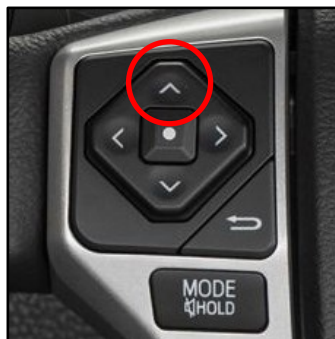

5-Button: Press and hold the SEEK UP button for 5 seconds