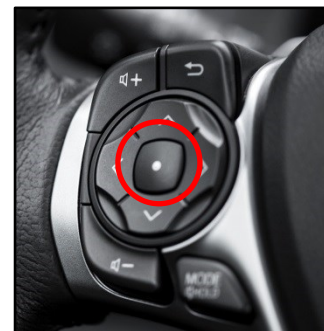

9-Button: Press and hold the CENTER button for 5 seconds