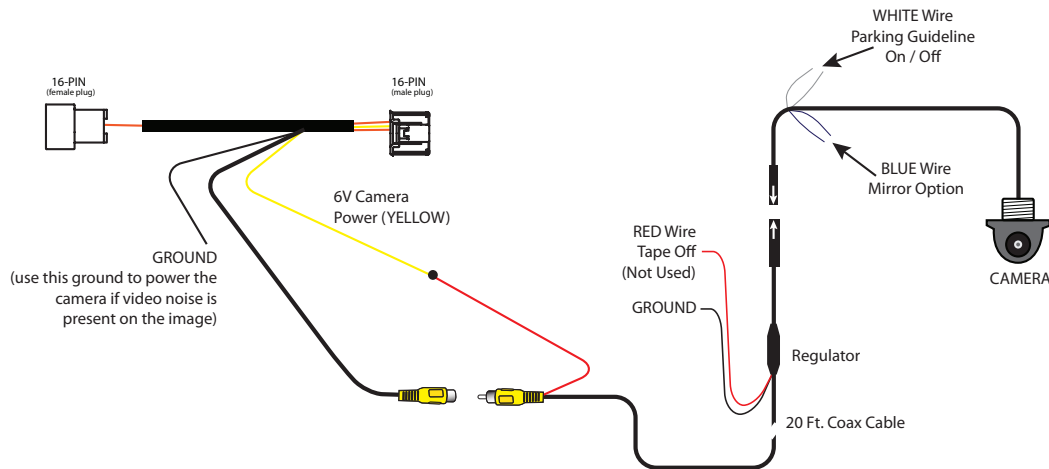

PRODUCT FEATURES:

- Automatically switches to rear-view when vehicle is in reverse gear.
- Aftermarket lip mount rear-view camera included.
- Plug & Play Installation.

PARTS INCLUDED:

RVCTY-71 Harness

CUL-04 Lip Mount Camera

INSTALLATION DIAGRAM:

NOTE: If the camera image does not show up on the screen when the gear is put in reverse, unplug the factory radio power connector for 5 minutes then plug it back in.

MOUNTING OPTIONS: