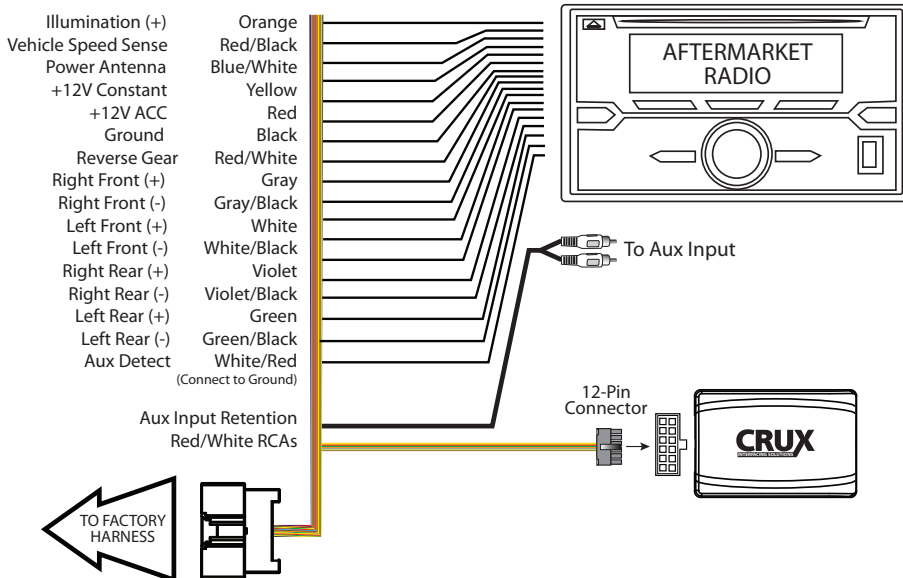

PRODUCT FEATURES:

- Retains factory features in select Ford vehicles.
- Retains factory Aux input.
- Provides accessory power (2A max).

PARTS INCLUDED:

SOOFD-27B MODULE

SOOFD-27B HARNESS

INSTALLATION DIAGRAM:

TROUBLESHOOTING

LED LIGHT	LED MODULE FEEDBACK
Solid blue	CAN recognized
Flashing blue	CAN not recognized
Solid red	Module providing 12V ACC
Red off	12V ACC OFF

VEHICLE APPLICATIONS:

FORD

2019 Escape (S trim)
2013-2018 Escape (w/ 4.2-inch color screen)
2017-2022 F-250/350/450/550 (w/o 4.2-inch color screen)
2011-2013 Fiesta
2014-2015 Fiesta (w/o 6-inch MyFord Touch radio)
2016-2019 Fiesta (w/o 6-inch SYNC 3 radio)