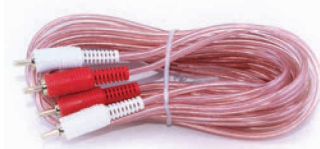

RCA-10MM, 10 ft.

RCA-12MM, 12 ft.

RCA-15MM, 15 ft.

RCA-17MM, 17 ft.

RCA-1M2F, 1 Male to 2 Female Y Cable

RCA-1F2M, 1 Female to 2 Male Y Cable

3.5mm Audio Inputs

3.5-DASH-KIT