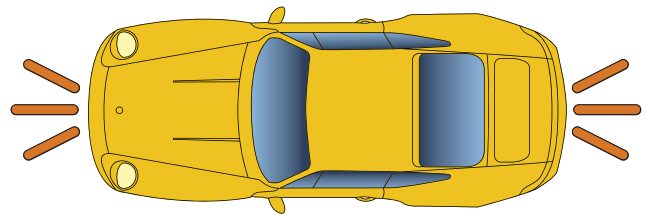

Front Camera Input

Rear Camera Input

RFM LINE MULTI VIEW INTEGRATION

AUDI

- RFM-APV For Audi with MMI, MIB / MIB2 Systems

CHRYSLER, DODGE, JEEP, & RAM

- RFM-UC1 for Chrysler, Dodge & Jeep with Uconnect System
- RFM-UC1-AM for Aftermarket radios in Dodge, Jeep & RAM with Uconnect Systems
- RFM-MG1 for Chrysler, Dodge & Jeep with MyGig Systems

GM

- RFM-GM29 For GM LAN 29-Bit vehicles

MERCEDES

- RFM-MB1 **NEW** For Mercedes Sprinter w/ MBUX NAV Systems
- RFM-MB2 **NEW** For Mercedes Sprinter MBUX Non-NAV Systems

PORSCHE

- RFM-APV For Porsche with PCM4 Systems

VOLKSWAGEN

- RFM-APV For Volkswagen with MIB/MIB2 8" & 6.5" Systems