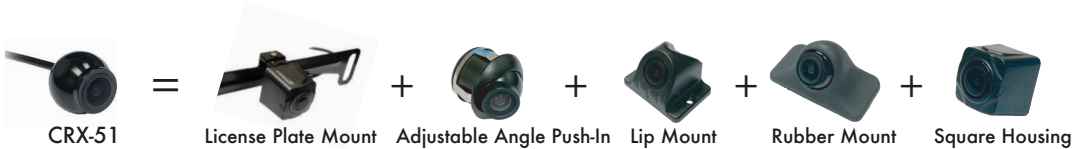

CUL-16

CTM-11

CLP-12

Multi-Mount Camera System - Front or Backup Camera with 5 mounting Options

Wireless Camera

CTR-01Q
Wireless Truck Camera

Cameras with Moving Lines

CUB-01M